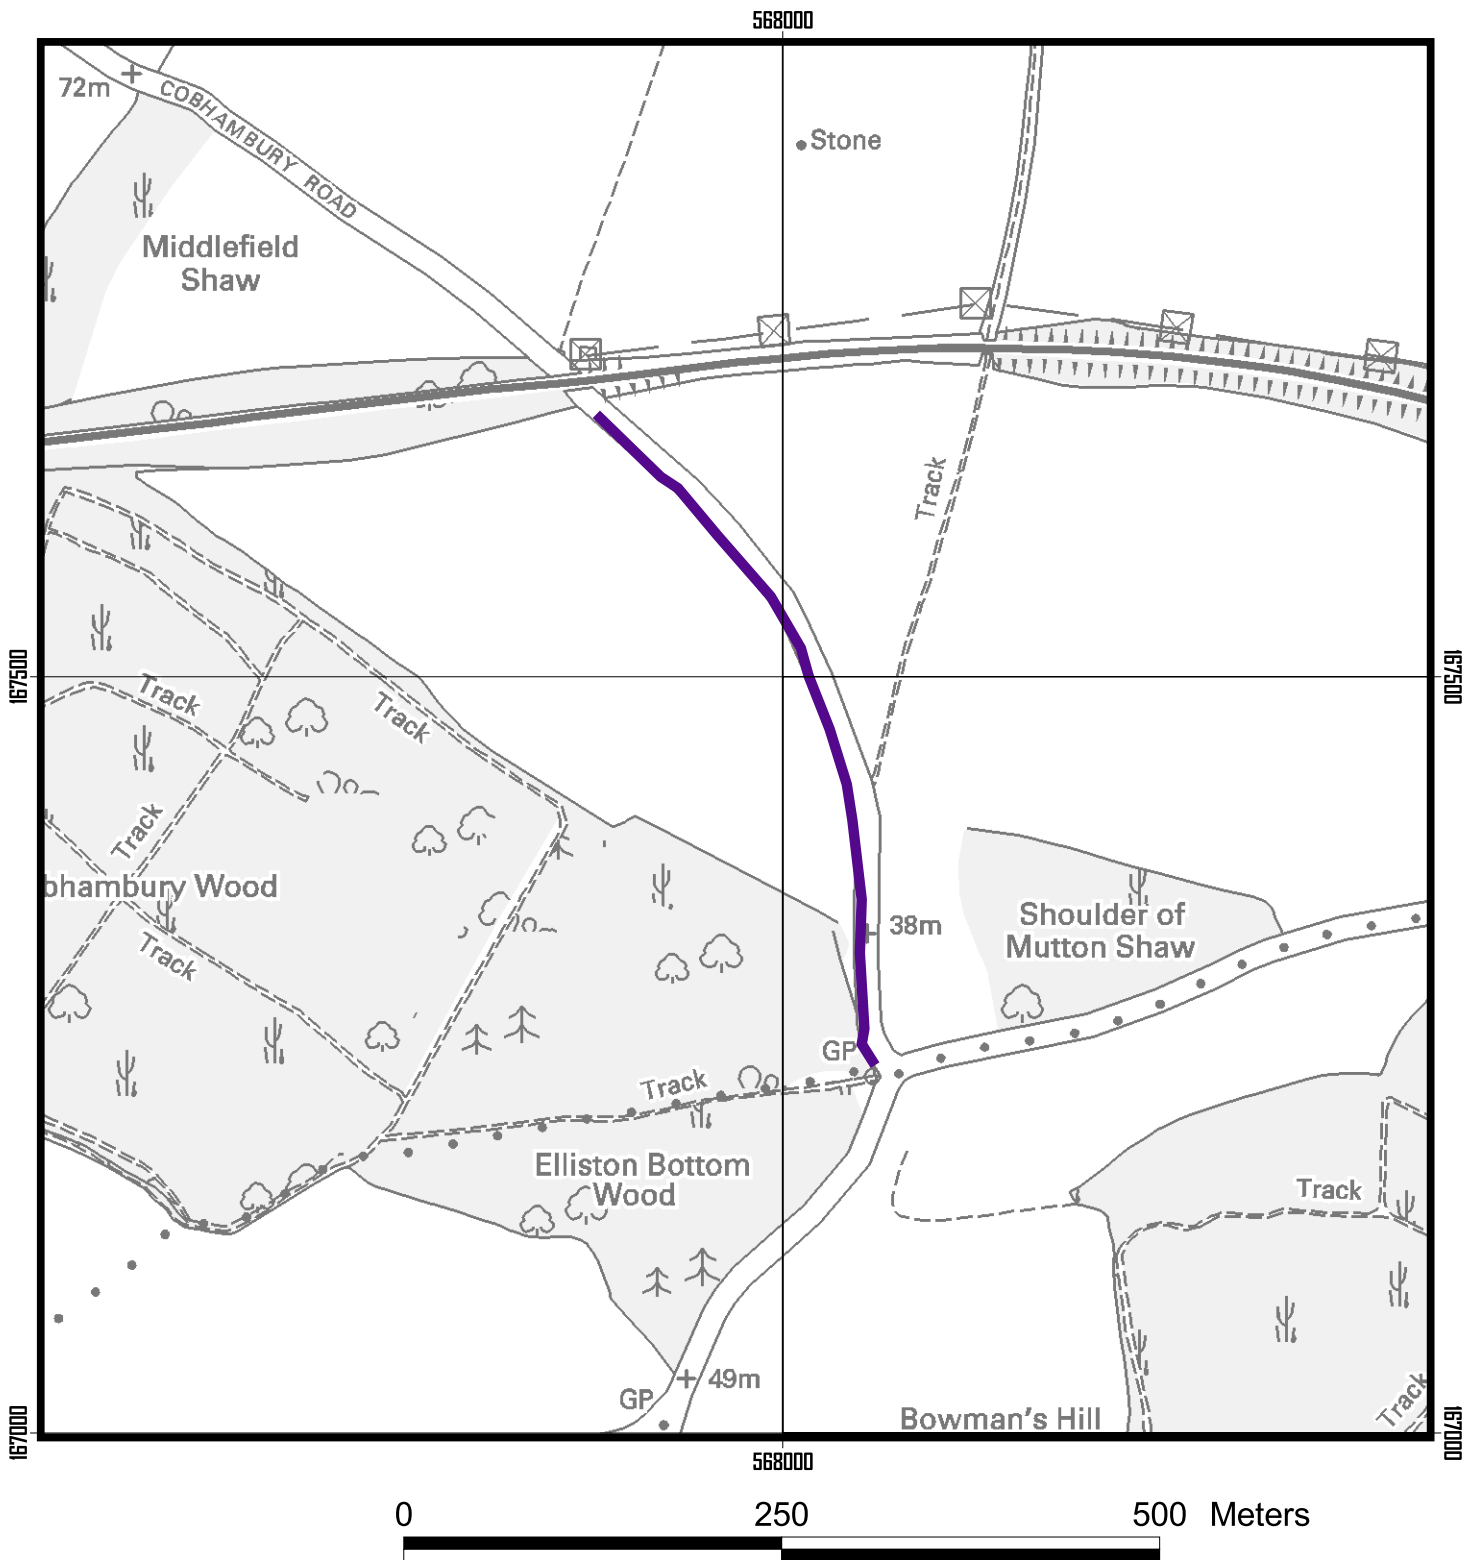

## ROADSIDE NATURE RESERVE

Site Ref No: **GR10**

Site: Cobhambury Road  
Parish: Cobham

Map refs: TQ678677 - 680673  
Roadside length: 500 m

Kent Wildlife Trust © 2011

This map is based on the Ordnance Survey material with the permission of Ordnance Survey on behalf of the Controller of Her Majesty's Stationery Office © Crown copyright. Unauthorised reproduction infringes Crown copyright and may lead to prosecution or civil proceedings. Kent County Council LA076708 (2010).